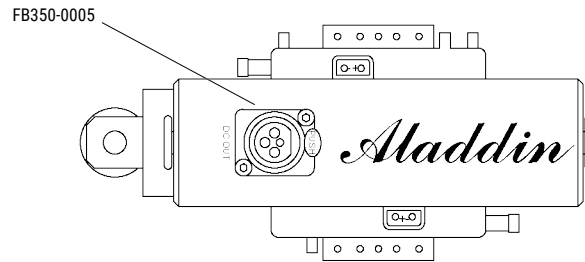

CODE	FBS2035FR	<i>Aladdin</i>
VERSION	1	
DATE	02.08.2023	
		FABRIC 2035 FRAME

CODE	FBS350BIMADIM	 FABRIC 350W Dimmer
VERSION	1	
DATE	11.05.2021	

CODE	FBS350BIDPVM	<i>Aladdin</i>
VERSION	1	
DATE	11.05.2021	
		POWER ADAPTER