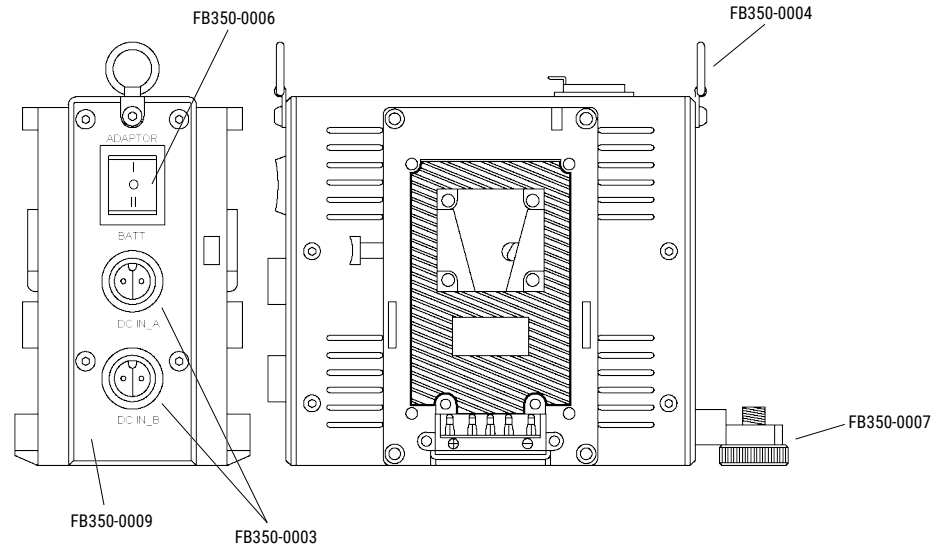

CODE	FBS2035FR	<i>Aladdin</i>
VERSION	1	
DATE	02.08.2023	
		FABRIC 2035 FRAME

CODE	FBS350BIMADIM	 FABRIC 350W Dimmer
VERSION	1	
DATE	11.05.2021	

CODE	FBS350BIDPVM	<i>Aladdin</i>
VERSION	1	
DATE	11.05.2021	
		POWER ADAPTER