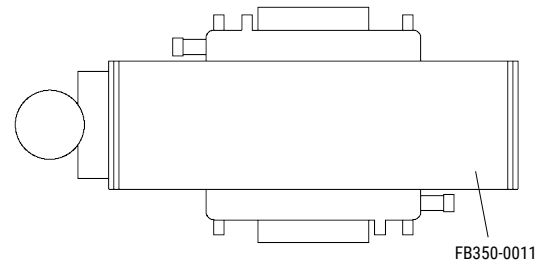

CODE	FBS2035FR	<i>Aladdin</i>
VERSION	1	
DATE	02.08.2023	
		FABRIC 2035 FRAME

CODE	FBS350BIMADIM	 FABRIC 350W Dimmer
VERSION	1	
DATE	11.05.2021	

CODE	FBS350BIDPVM	<i>Aladdin</i>
VERSION	1	
DATE	11.05.2021	
		POWER ADAPTER