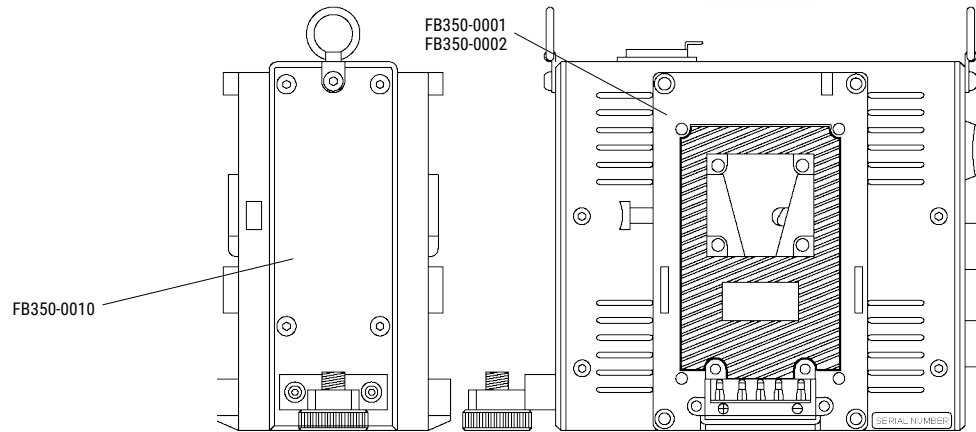

CODE	FBS2035FR	<i>Aladdin</i>
VERSION	1	
DATE	02.08.2023	
		FABRIC 2035 FRAME

CODE	FBS350BIMADIM	 FABRIC 350W Dimmer
VERSION	1	
DATE	11.05.2021	

CODE	FBS350BIDPVM	<i>Aladdin</i>
VERSION	1	
DATE	11.05.2021	
		POWER ADAPTER