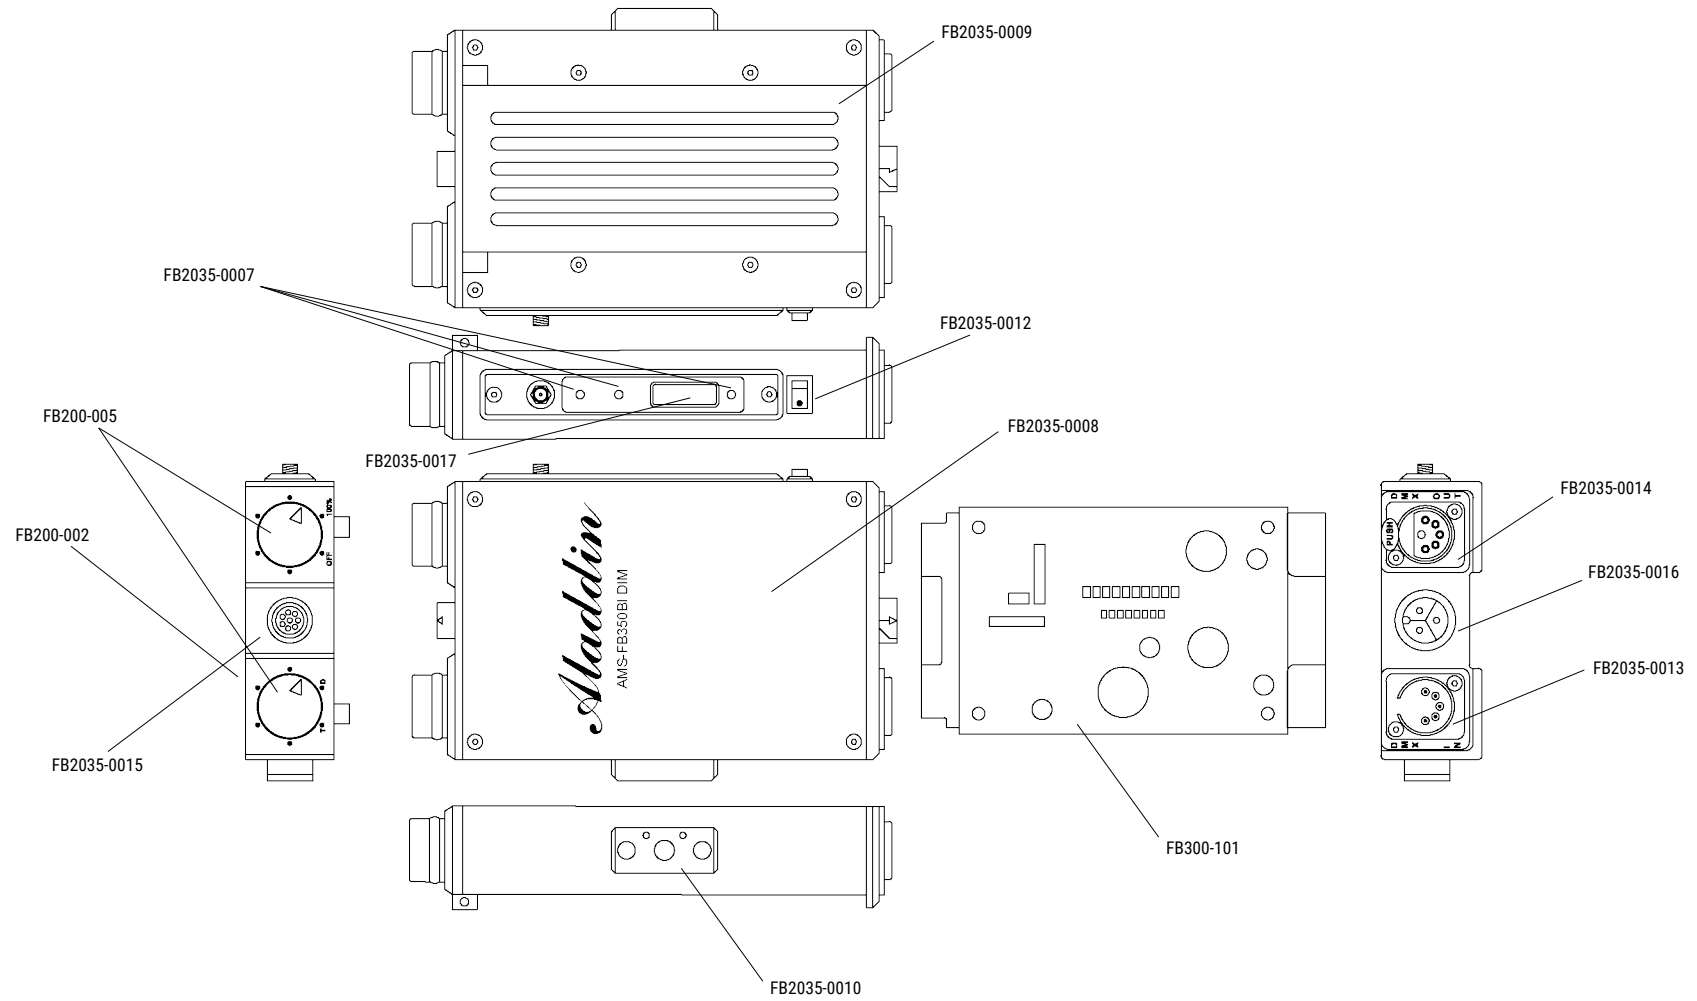

CODE	FBS2035FR	<i>Aladdin</i>
VERSION	1	
DATE	02.08.2023	
		FABRIC 2035 FRAME

CODE	FBS350BIMADIM	 FABRIC 350W Dimmer
VERSION	1	
DATE	11.05.2021	

CODE	FBS350BIDPVM	<i>Aladdin</i>
VERSION	1	
DATE	11.05.2021	
		POWER ADAPTER