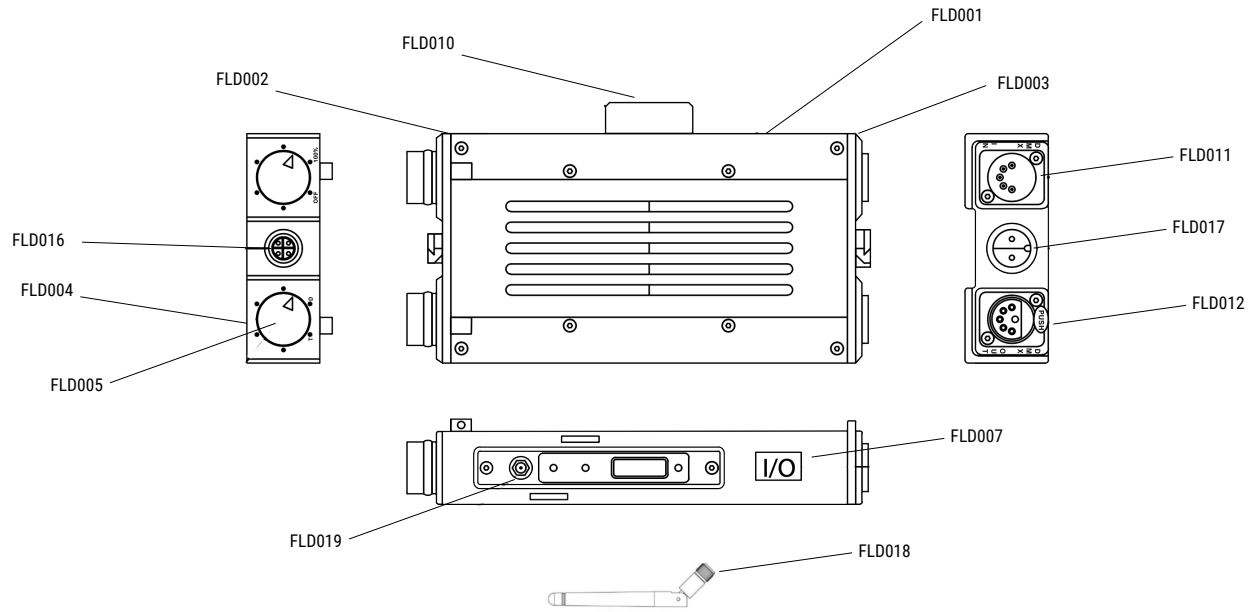

FL001 FL002

BF002

BF002

FL043

FL004

FL003

CODE	FB200BI	<i>Aladdin</i>
VERSION	1	
DATE	11.05.2021	
		FABRIC-LITE 200

CODE	FBS2035FR	<i>Aladdin</i>
VERSION	1	
DATE	02.08.2023	
		<b>FABRIC 2035 FRAME</b>

CODE	FL12BIDIM	<i>Aladdin</i>
VERSION	1	
DATE	02.07.2020	
		<b>FABRIC-LITE DIMMER</b>

BF009

BF008

CODE	FL12BI BASIC2M/EXCA5M	<i>Aladdin</i>
VERSION	1	
DATE	02.07.2020	
		EXTENSION CABLES