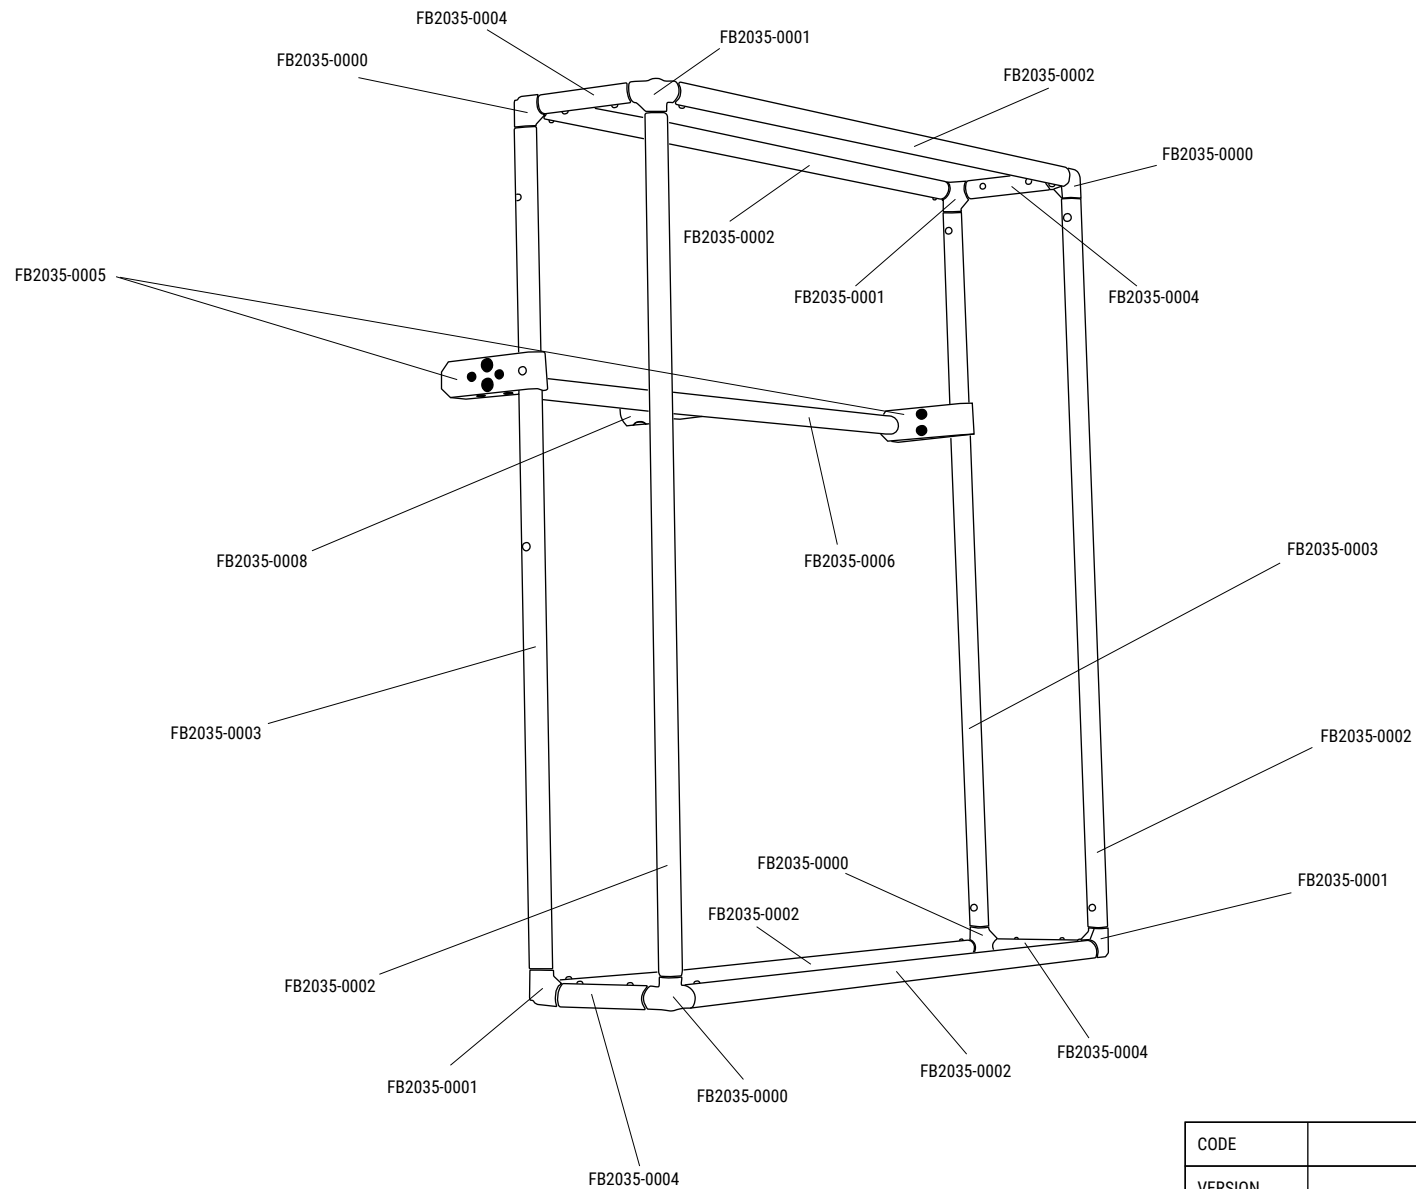

FL001 FL002

BF002

BF002

FL043

FL004

FL003

CODE	FB200BI	<i>Aladdin</i>
VERSION	1	
DATE	11.05.2021	
		FABRIC-LITE 200

CODE	FBS2035FR	<i>Aladdin</i>
VERSION	1	
DATE	02.08.2023	
		<b>FABRIC 2035 FRAME</b>

CODE	FL12BIDIM	<i>Aladdin</i>
VERSION	1	
DATE	02.07.2020	
		<b>FABRIC-LITE DIMMER</b>

BF009

BF008

CODE	FL12BI BASIC2M/EXCA5M	<i>Aladdin</i>
VERSION	1	
DATE	02.07.2020	
		EXTENSION CABLES