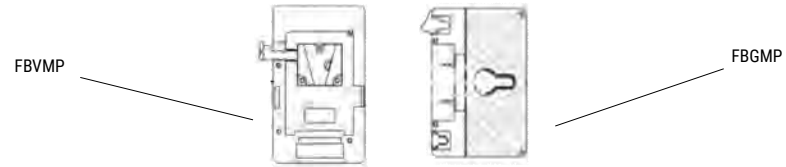

CODE	FB-4BI-PANEL	<i>Aladdin</i>
VERSION	1	
DATE	11.05.2021	
		<b>BI-FABRIC 4</b>

BF009

BF008

CODE	FL12BI BASIC2M/EXCA5M	<i>Aladdin</i>
VERSION	1	
DATE	02.07.2020	
		<b>EXTENSION CABLES</b>

CODE	FL12BIDIM	<i>Aladdin</i>
VERSION	1	
DATE	02.07.2020	
		FABRIC-LITE DIMMER