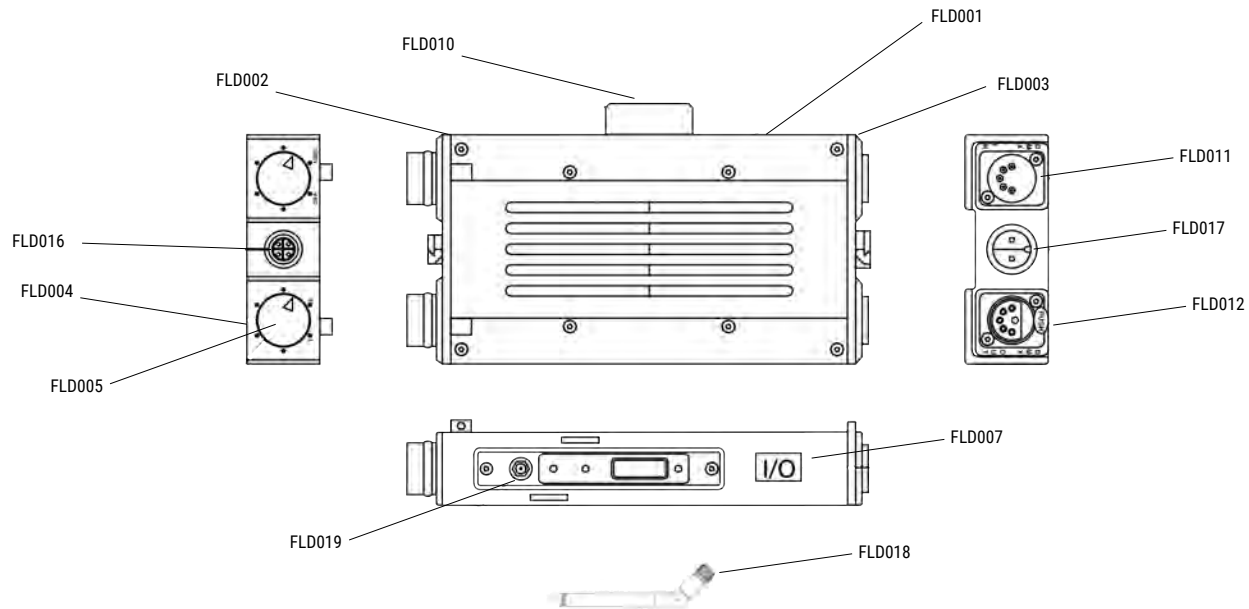

CODE	FB-4BI-PANEL	<i>Aladdin</i>
VERSION	1	
DATE	11.05.2021	
		<b>BI-FABRIC 4</b>

BF009

BF008

CODE	FL12BI BASIC2M/EXCA5M	<i>Aladdin</i>
VERSION	1	
DATE	02.07.2020	
		<b>EXTENSION CABLES</b>

CODE	FL12BIDIM	<i>Aladdin</i>
VERSION	1	
DATE	02.07.2020	
		FABRIC-LITE DIMMER